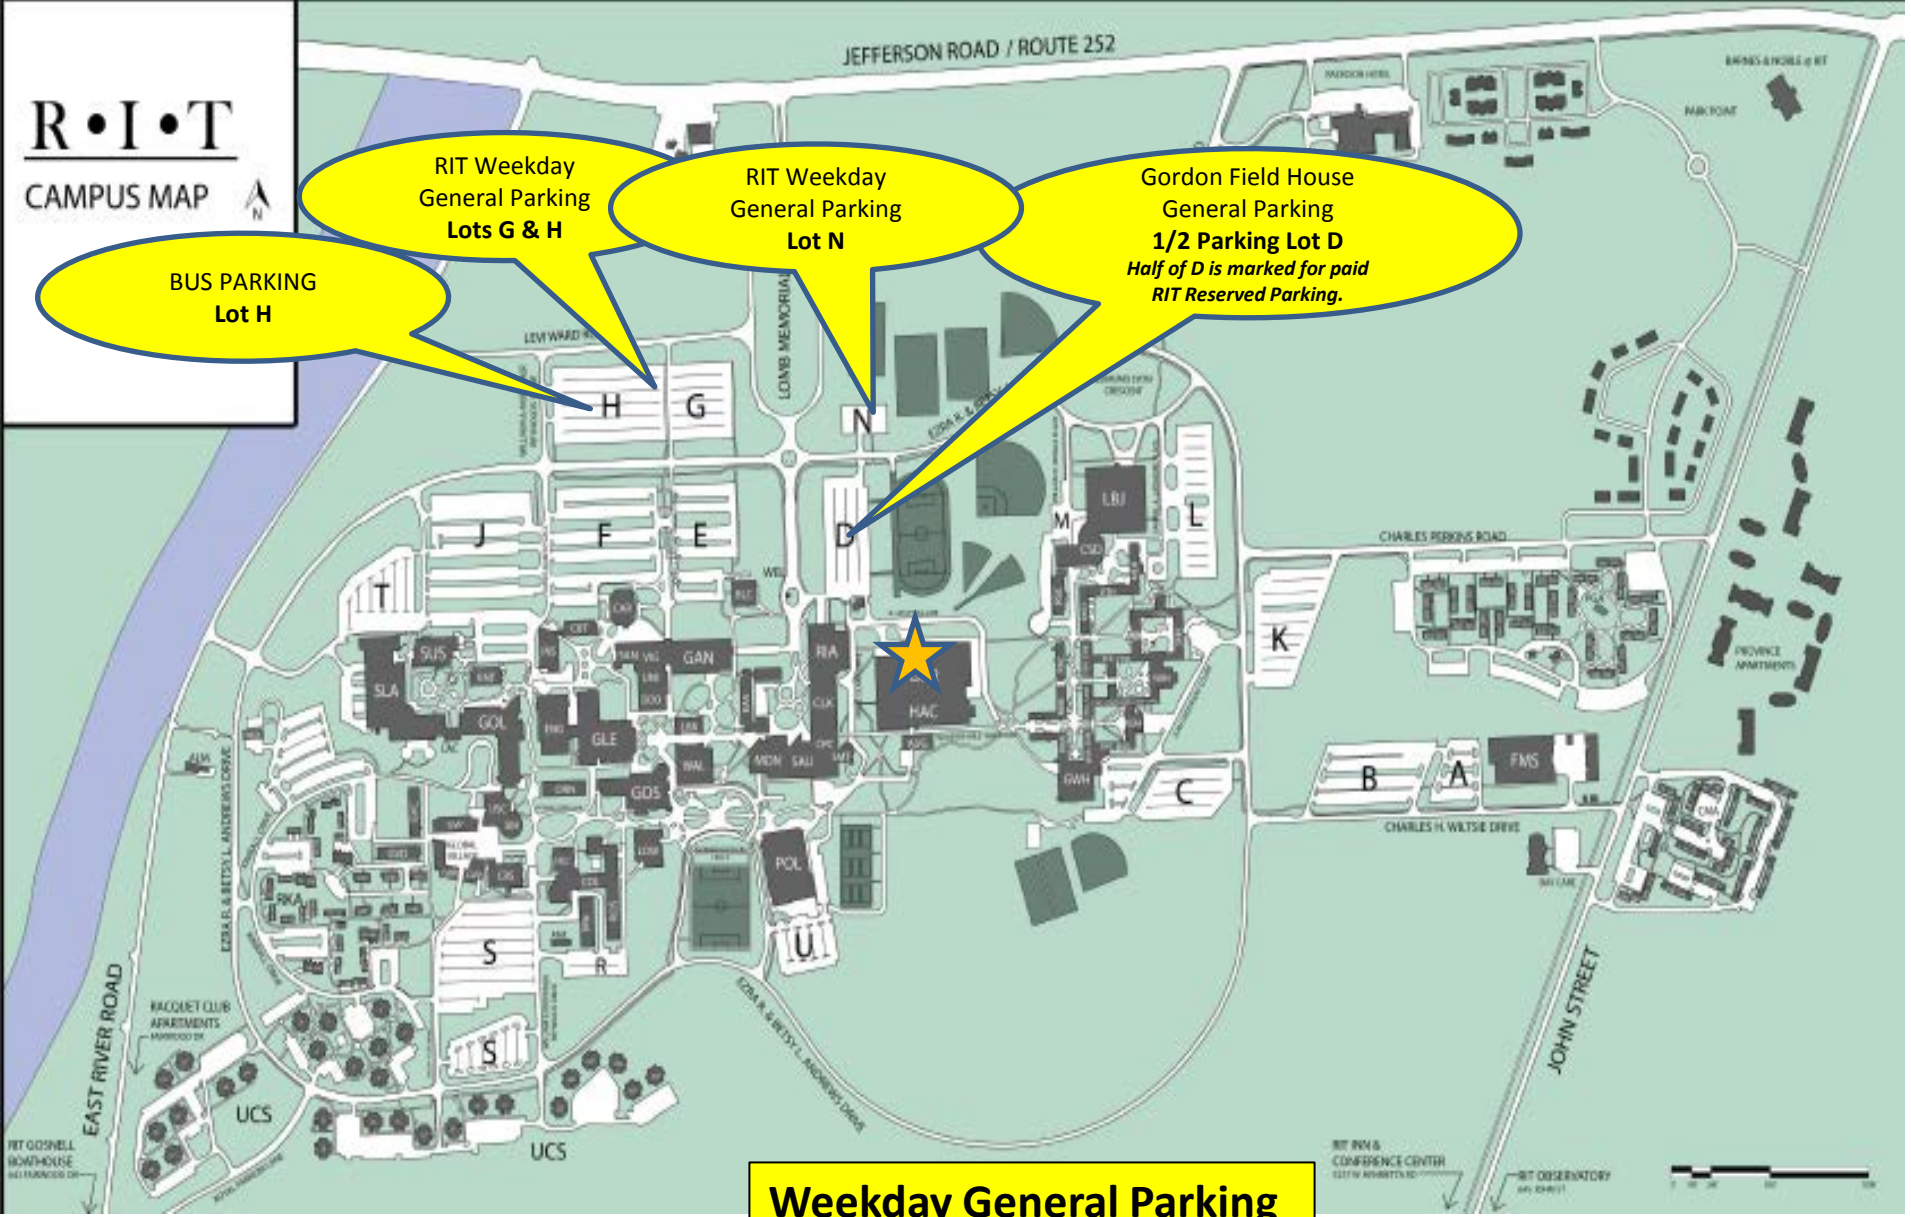

BUS PARKING
Lot H

RIT Weekday
General Parking
Lots G & H

RIT Weekday
General Parking
Lot N

Gordon Field House
General Parking
1/2 Parking Lot D
*Half of D is marked for paid
RIT Reserved Parking.*

Weekday General Parking

= Gordon Field House
149 Lomb Memorial Drive
Rochester, NY 14623